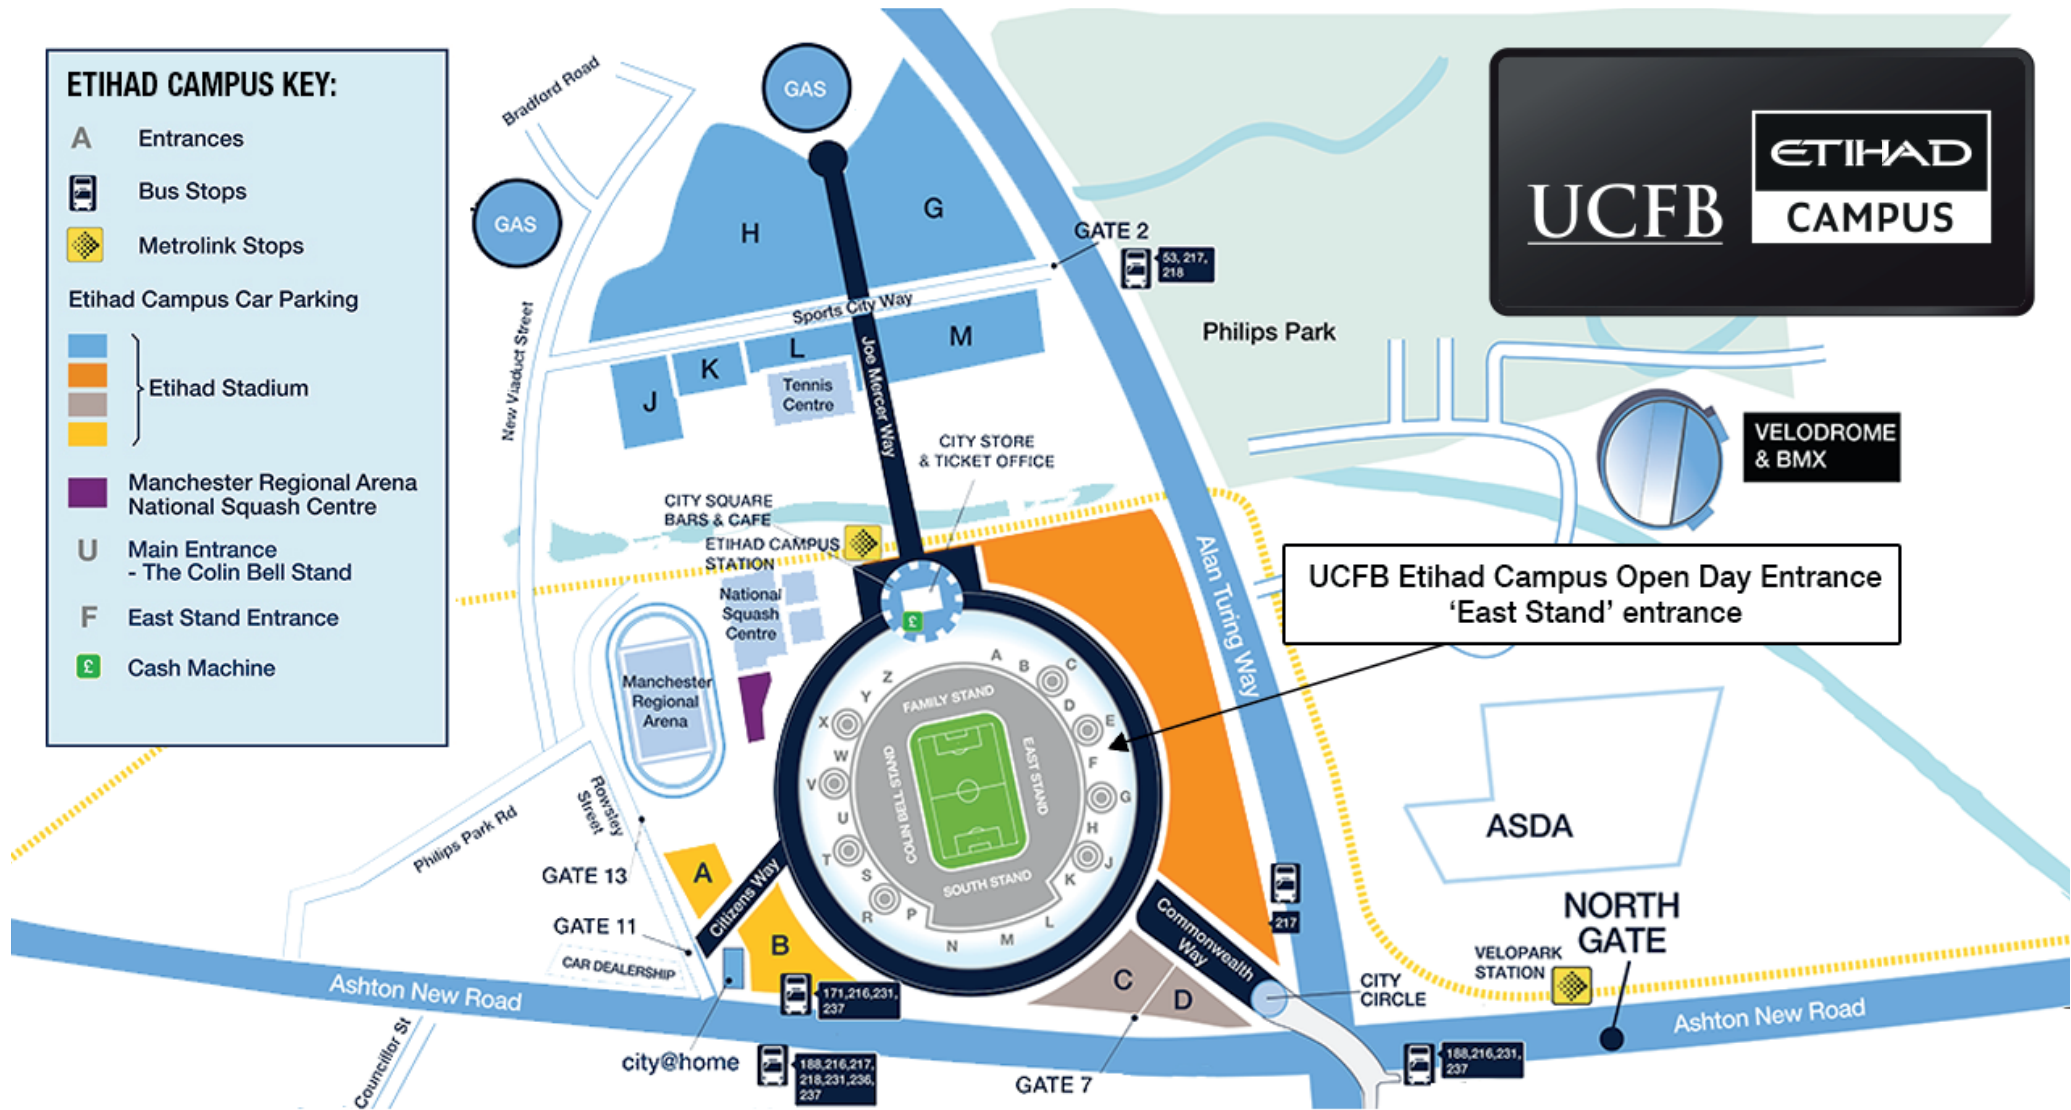

ETIHAD CAMPUS KEY:

- A Entrances
-  Bus Stops
-  Metrolink Stops

Etihad Campus Car Parking

-  } Etihad Stadium
-  }
-  Manchester Regional Arena
National Squash Centre

- U Main Entrance - The Colin Bell Stand
- F East Stand Entrance
-  Cash Machine

UCFB Etihad Campus Open Day Entrance 'East Stand' entrance

Access - By Car

All Open Day attendees should drive to the Etihad Campus via Gate 7 on Ashton New Road (A662) and park in the Grey Car Park. Our reception is located at the 'East Stand' entrance (entrance F), 'South Stand', car parking is complimentary for our guests.

Access - by Tram

The Metrolink tram system is also a great way of accessing the Etihad Stadium. Please board the Ashton-under-Lyne or Etihad Campus routes. The journey takes approximately 11 minutes from Piccadilly station and then reception is a short walk from the tram stop. For more details on this please visit the Metrolink website: <http://www.metrolink.co.uk/Pages/default.aspx>