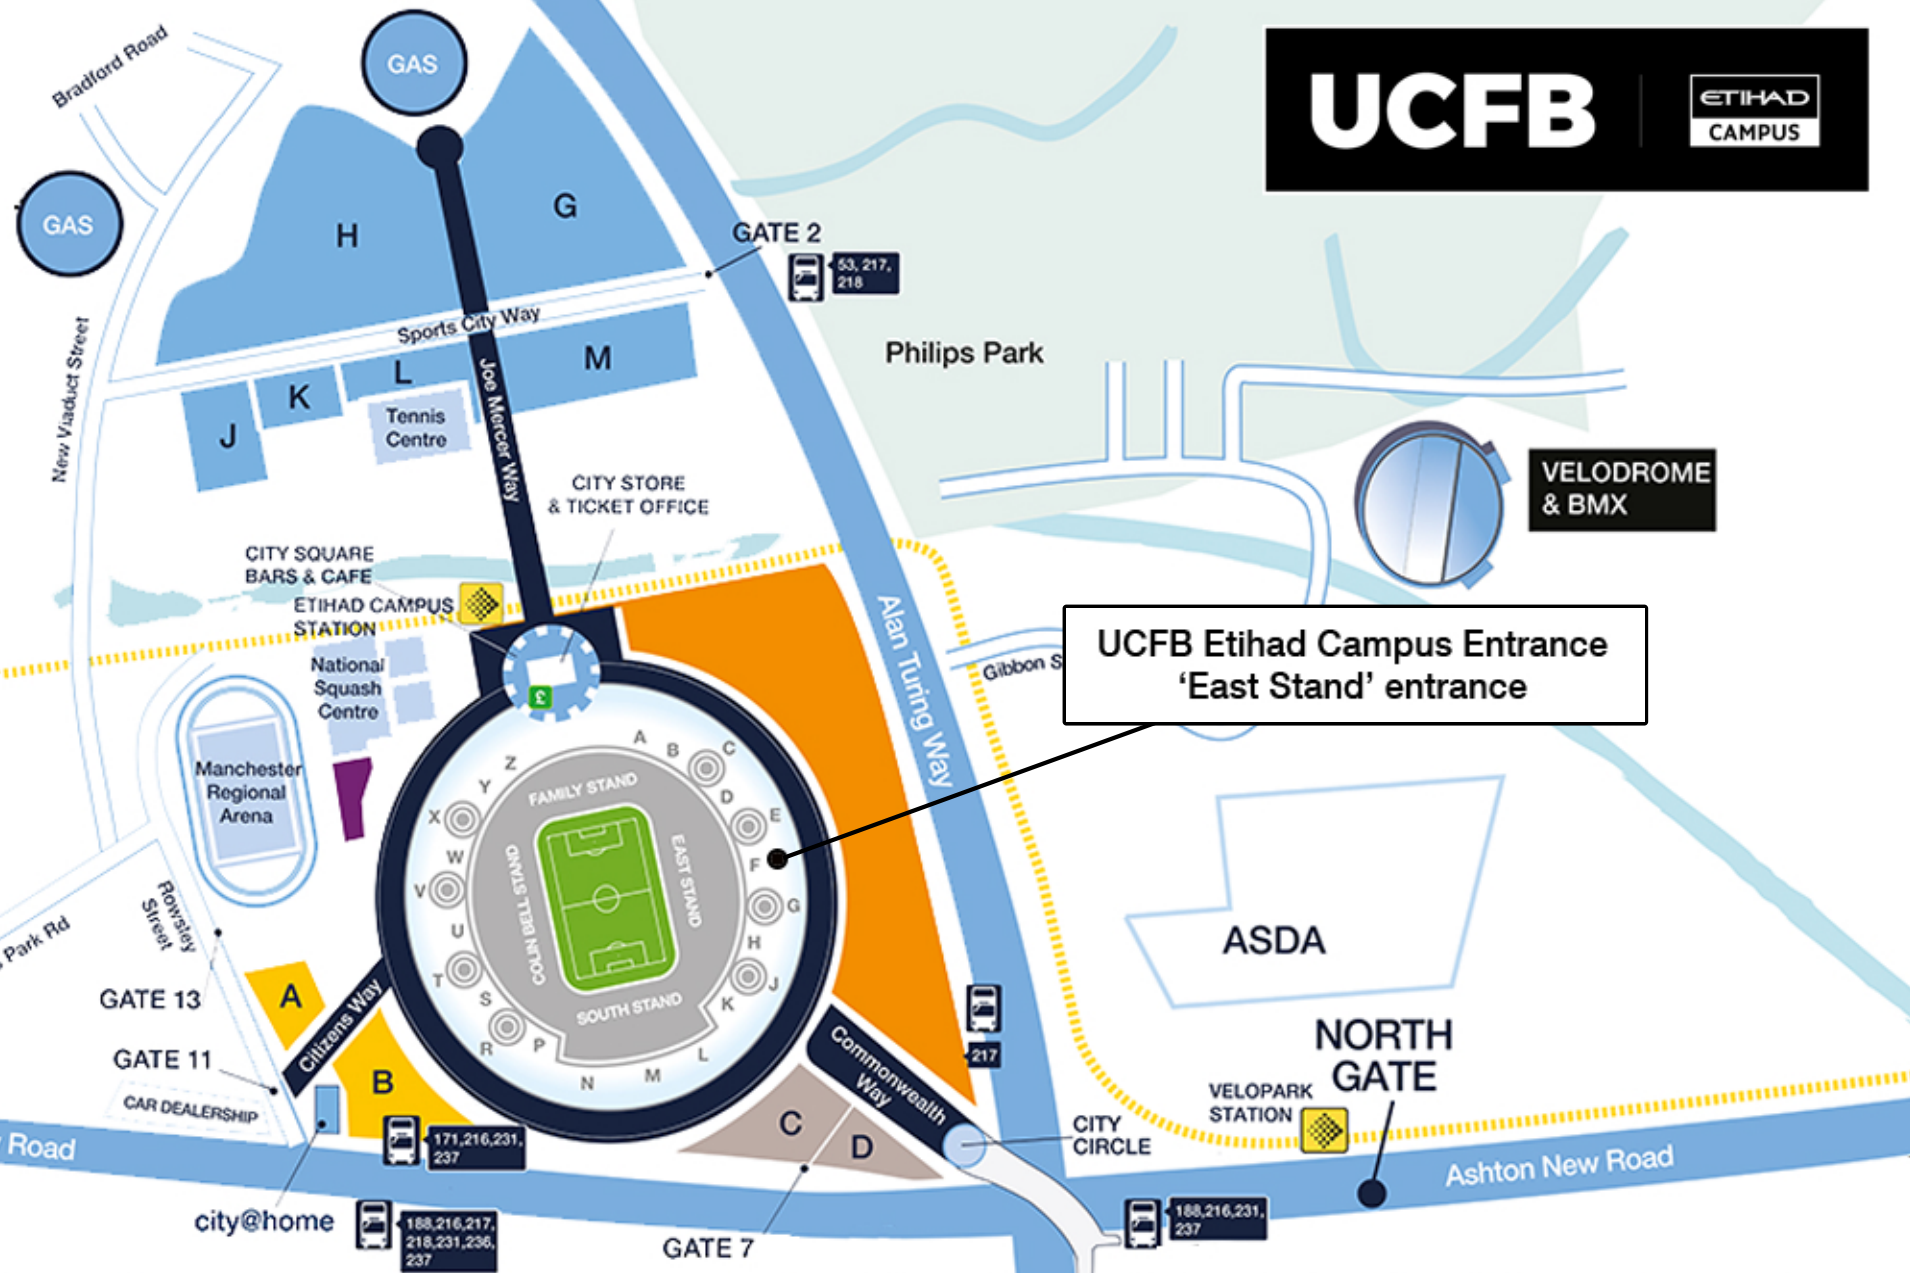

ETIHAD CAMPUS KEY:

- A Entrances
- Bus Stops
- Metrolink Stops

Etihad Campus Car Parking

- Etihad Stadium

Manchester Regional Arena
National Squash Centre

- U Main Entrance - The Colin Bell Stand
- F East Stand Entrance
- Cash Machine

Access - By Car

All event attendees should drive to the Etihad Campus via Gate 7 on Ashton New Road (A662) and park in the Grey Car Park.

Our reception is located at the 'East Stand' entrance (entrance F), 'South Stand', car parking is complimentary for our guests.

Access - by Tram

The Metrolink tram system is also a great way of accessing the Etihad Stadium. Please board the Ashton-under-Lyne or Etihad Campus routes.

The journey takes approximately 11 minutes from Piccadilly station and then reception is a short walk from the tram stop.